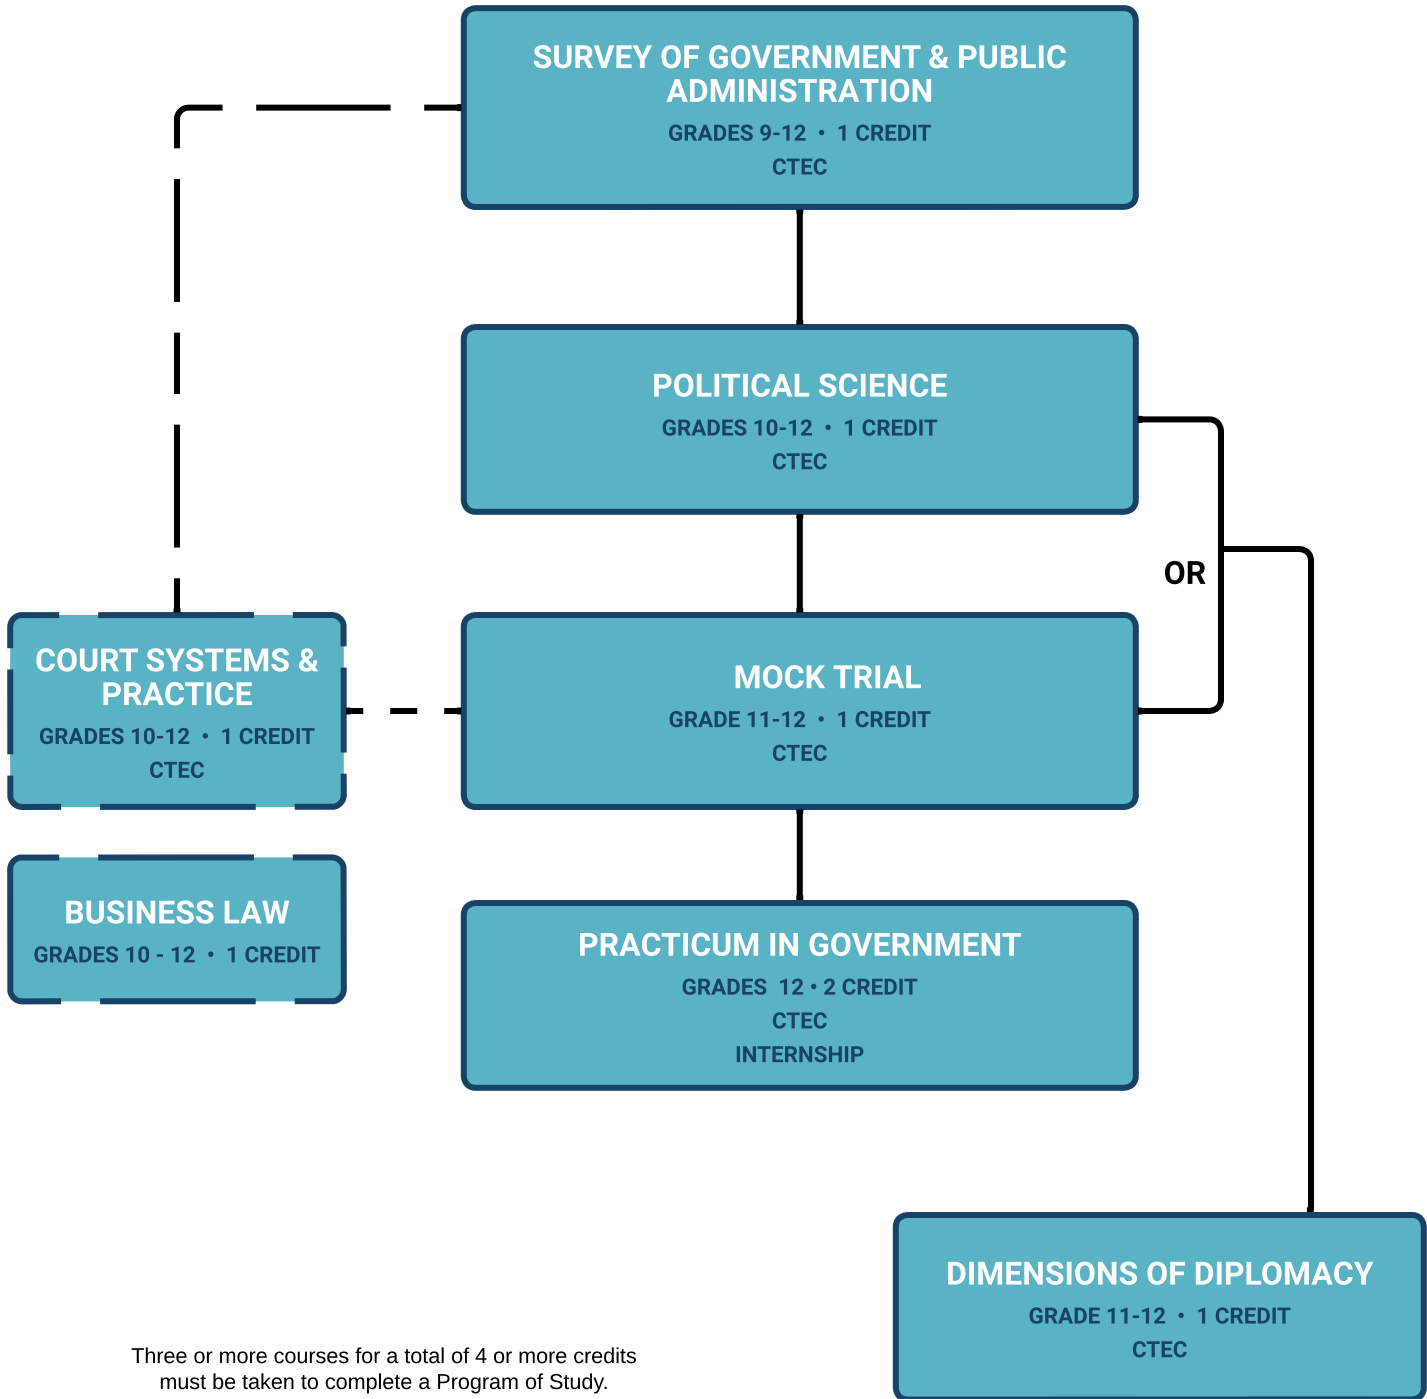

LAW AND PUBLIC SERVICE

GOVERNMENT AND PUBLIC ADMINISTRATION

prerequisite
 optional or recommended
 not in Program of Study

[GRADUATION ENDORSEMENT: PUBLIC SERVICE]

LAW AND PUBLIC SERVICE

LAW ENFORCEMENT

———— prerequisite optional or recommended

*Pre-requisite Biology & Chemistry

Three or more courses for a total of 4 or more credits
must be taken to complete a Program of Study.

[GRADUATION ENDORSEMENT: PUBLIC SERVICE]