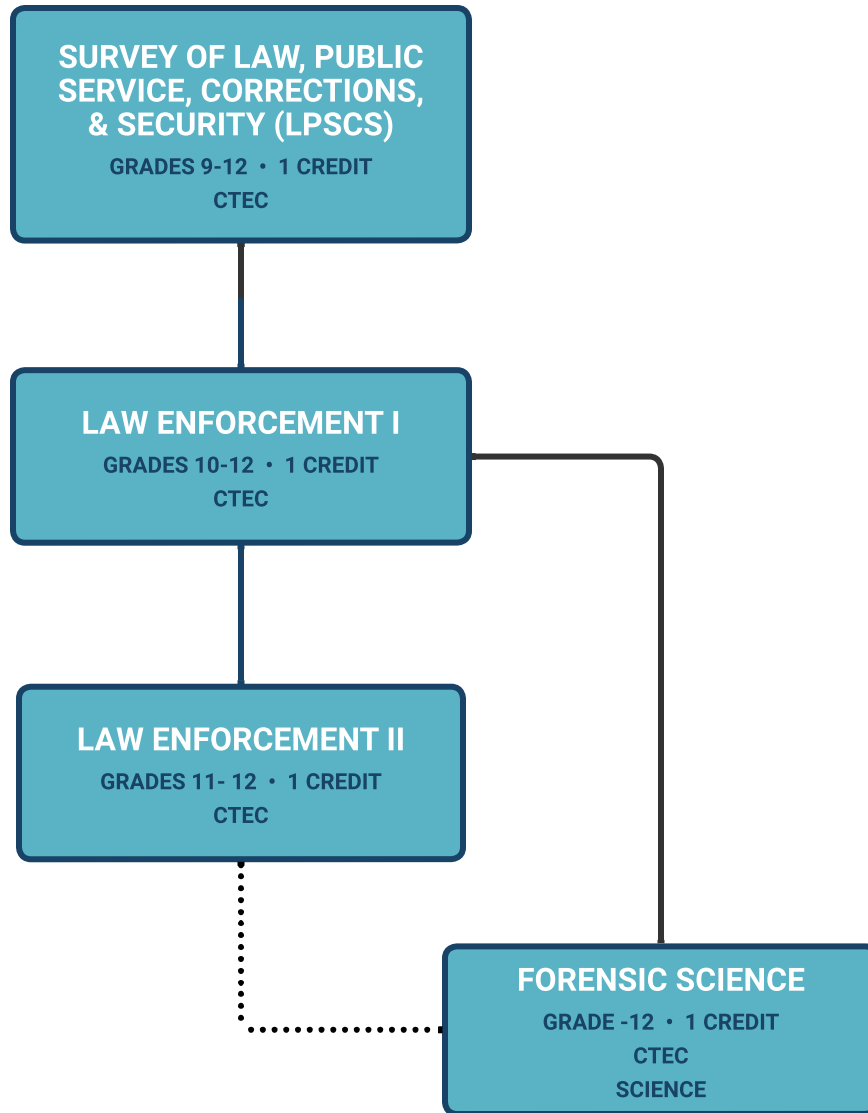

LAW AND PUBLIC SERVICE

GOVERNMENT AND PUBLIC ADMINISTRATION

prerequisite
 optional or recommended
 not in Program of Study

[GRADUATION ENDORSEMENT: PUBLIC SERVICE]

LAW AND PUBLIC SERVICE

LAW ENFORCEMENT

———— prerequisite optional or recommended

*Pre-requisite Biology & Chemistry

Three or more courses for a total of 4 or more credits
must be taken to complete a Program of Study.

[GRADUATION ENDORSEMENT: PUBLIC SERVICE]